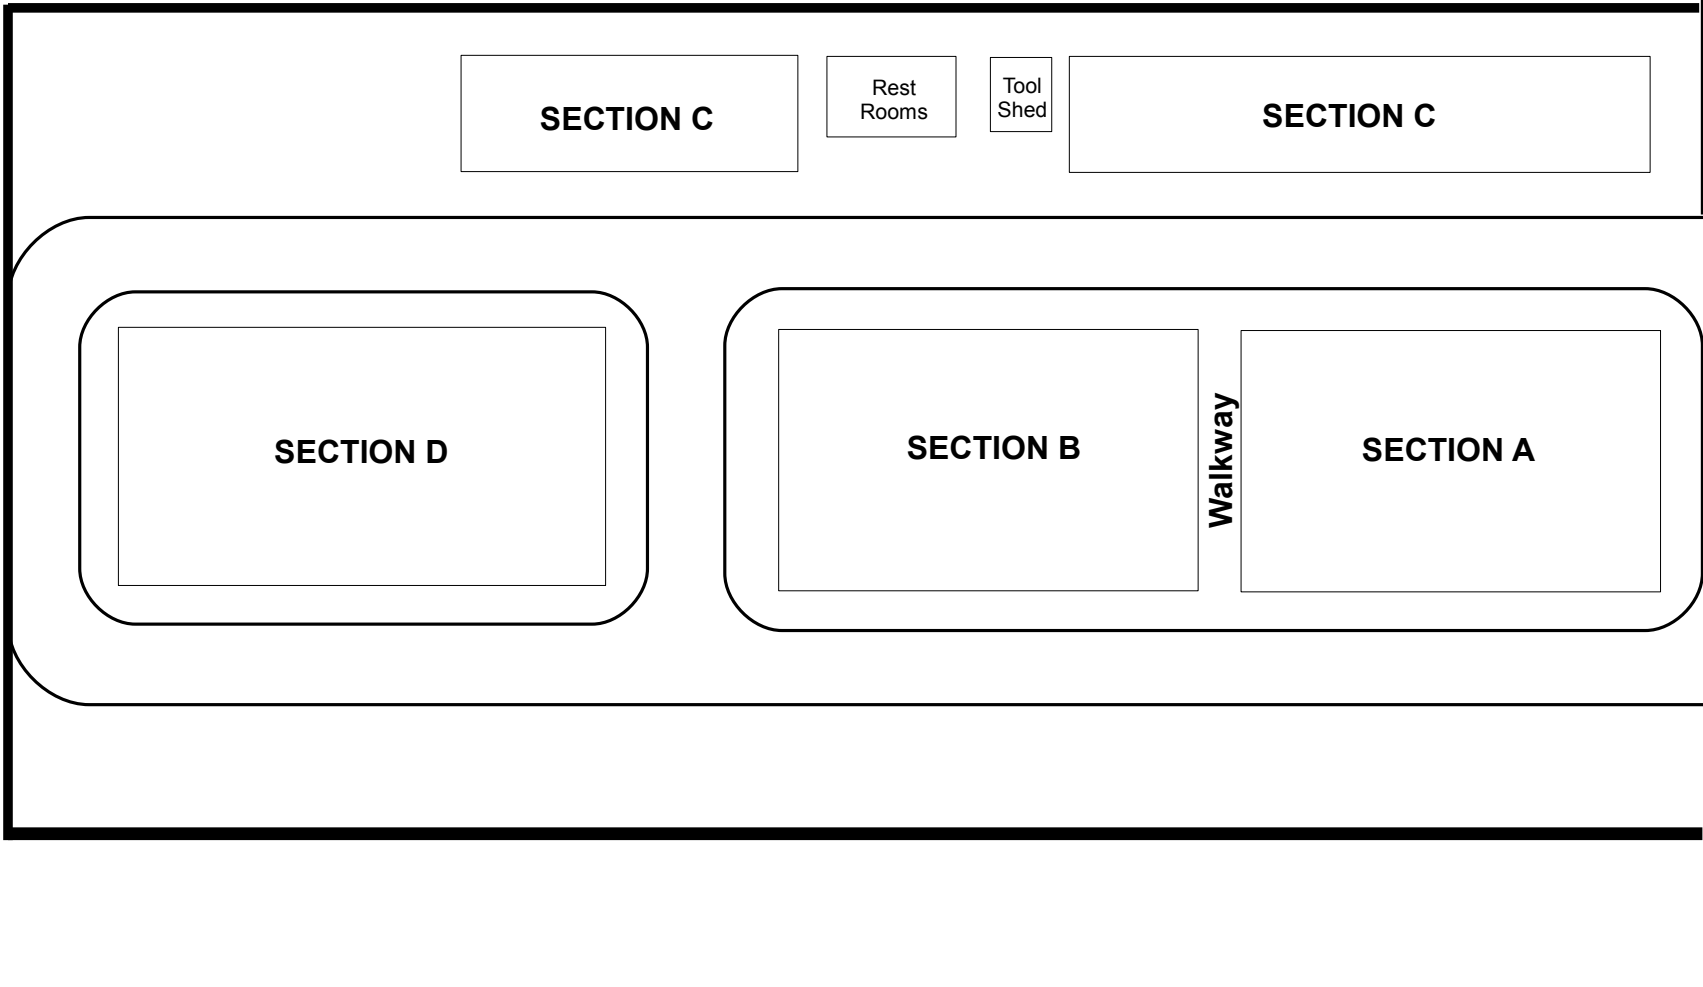

Fish Cemetery Main Map

ZEPERNICK ROAD